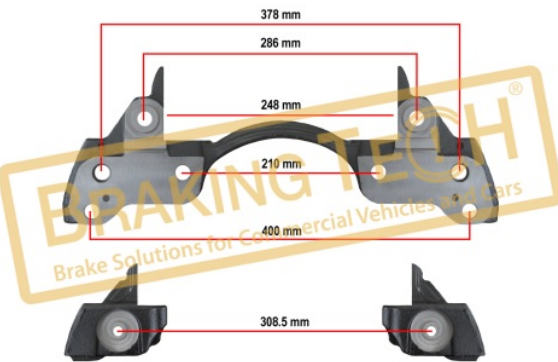

OEM No :

90636, 92502