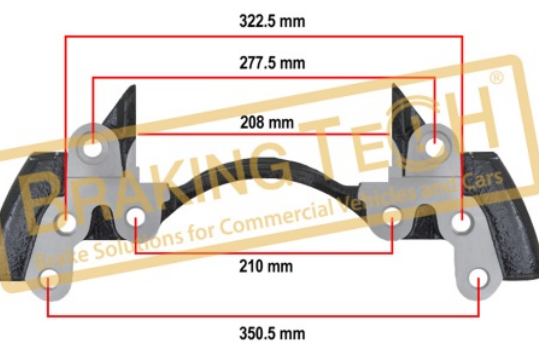

BTC010194

Description :

Caliper Carrier Knorr(SN6)

Application :

Rim 19.5", BPW Trailer Axle

OEM No :

01.303.88.550, BPW 01.303.88.55.0, K004679, 2379695

BTC010195