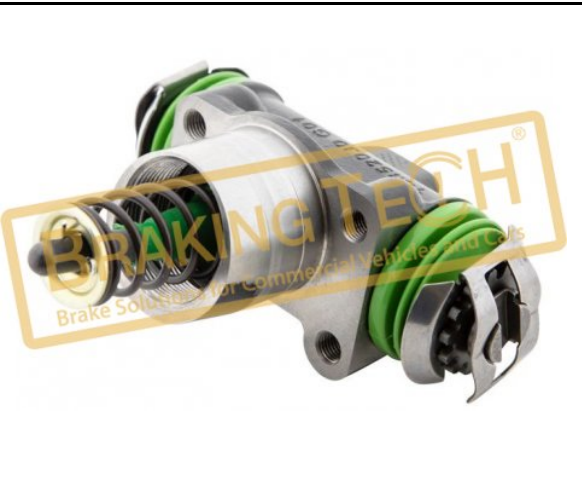

BTH90076

Description :
 Caliper Haldex ModulX Complete

Application :
 SAF, SCHMITZ, SMB, Krone, RENAULT Midlum, VOLVO FL

OEM No :
 91964, 92200, 92503, 1051844, 3080005601

BTK0101988

Description :
 Caliper Knorr Trailer Type 22,5" (R/H)

BTM20980

Description :
 Brake Expander Box Assy RVI

Application : :
 Wedge (Ø310, Ø325, Ø360), Meritor Genuine Expander 360
 Simplex, MIDLINER, MIDLUM, S130/150TI/170

OEM No :
 5010 815 484, 5010815484, B337279, B357647, 5000815484, 5000 815 484

BTW30072

Description :

Carrier Fixing Bolt (55mm)

| No | BT No | Information |
|----|--------------|----------------------|
| 1 | BTC92-01 x 1 | Bolt M16x55x20x1,5mm |

Application : :

DAF, RVI, IVECO, VOLVO

OEM No :

BrakingTech

BTW30075

Description :

Brake Expander Box Assy Perrot

Application : :

Wabco Type Drum Brake

OEM No :