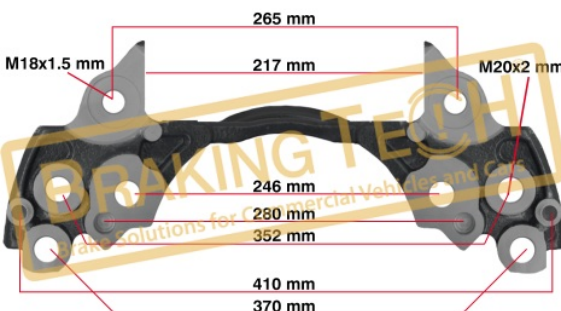

BTC0101133

Description :
Caliper Carrier Meritor Elsa2(Without Pin)
Application :
Volvo City Bus, B7, B9, City Bus 5010
OEM No :
BrakingTech