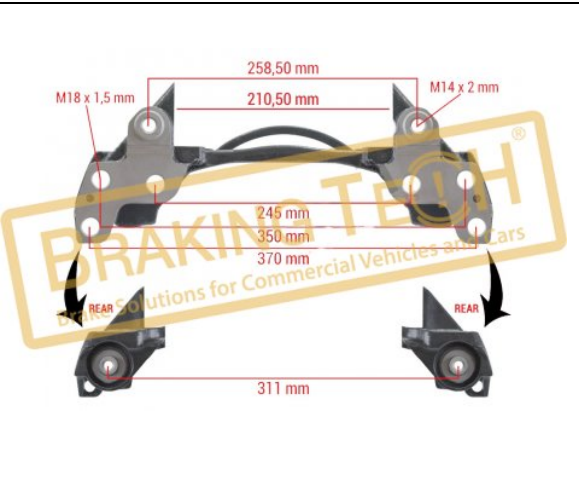

BTC0101220

Description :
Caliper Carrier Haldex(MODUL X)

Application :
MODUL X, Trailer Axle 22.5"

OEM No :
BrakingTech