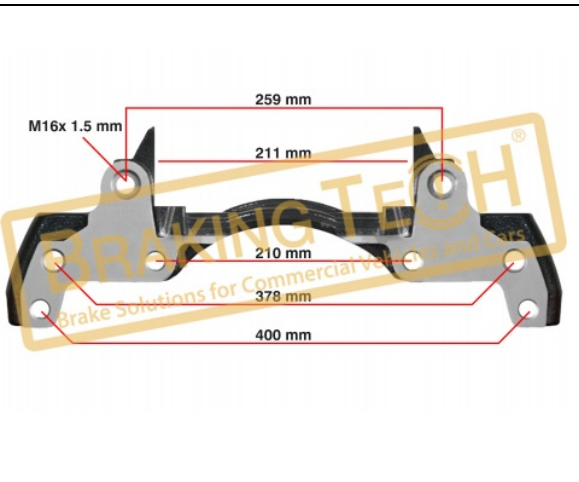

OEM No :
 6402250300, SCB1035094, 1063036

BTC0101220

Description :
 Caliper Carrier Haldex(MODUL X)

Application :
 MODUL X, Trailer Axle 22.5"

OEM No :
 BrakingTech

BTC0101221

Description :
 Caliper Carrier SAF Modul T Axle