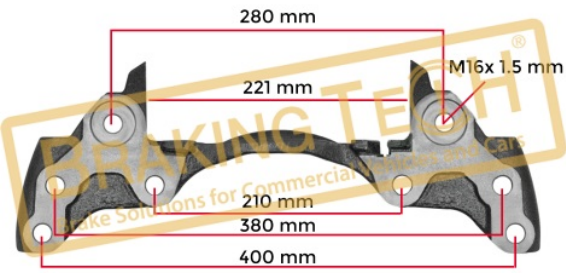

BTC0101999

Description :

Caliper Carrier Maxx22 Arocs(Front/Right)

Application : :

MAXX 22L, MB Type 22.5 "

OEM No :

6409157434, A0004216406, 0004216406, 640 915 743 4