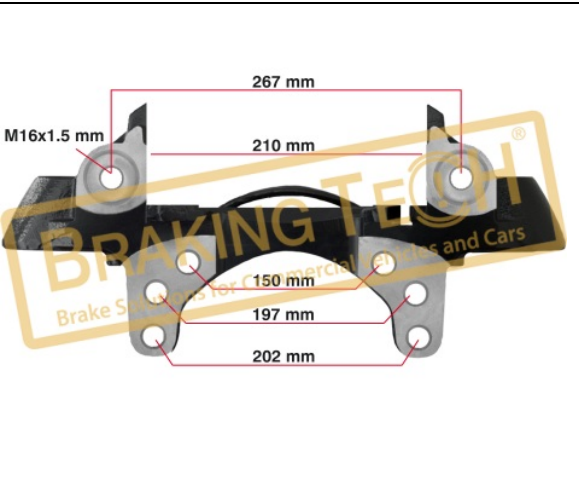

BTC0101114

Description :
Caliper Carrier Maxx22T R/H

Application :
SCHMITZ Trailers Axles SCB430W1,D1-6J20

OEM No :
6402227406