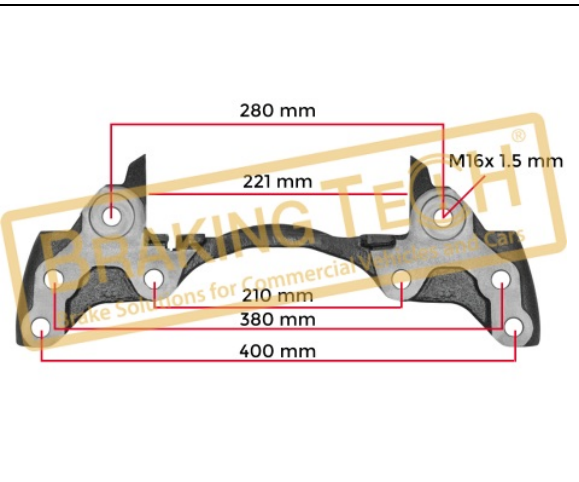

BTC0101998

Description :
Caliper Carrier Maxx22 Arocs(Front/Left)

Application :
MAXX 22L,MB Type 22.5 "

OEM No :
6409157424, A0004216506, 0004216506, 640 915 742 4