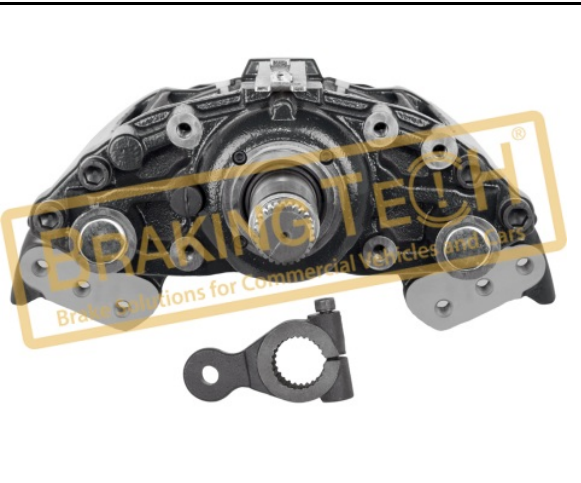

Application : :
Reman.by BT.SN7,SB7,12 degree,SB7422(Old Model)EURO3,315,0550 TRAVEGO

OEM No :
K002797, K000816, K005714, K000831, I137071, SB7776, A6294201401, A0024207283

BTK0101993

Description :
Caliper Knorr Axial 22,5" (L/H)

Application : :
Reman.by BT.SN7,SB7,12 degree,SB7432(Old Model)EURO3,315,0550 TRAVEGO

OEM No :
K002798, K000815, K005713, K000830, I137070, SB7766, A6294201301, A00224207183

BTK10176

Description :
Carrier Fixing Bolt(60mm)

Application : :
Knorr Calipers

OEM No :
SerinFren

| No | BT No | Information |
|----|-----------|--------------------------|
| 1 | BTC92 x 1 | Screw M16x60x18,90x1,5mm |

BTK10196

Description :
Cover Bolts

Application : :
Knorr Calipers

OEM No :
TT Ref: CKSK.18.5

| No | BT No | Information |
|----|-----------|--------------------|
| 1 | BTC88 x 6 | Bolt M10x1.5x60 mm |
| 2 | BTC87 x 3 | Bolt M14x2x55 mm |
| 3 | BTC86 x 2 | Bolt M8x1.25x45 mm |