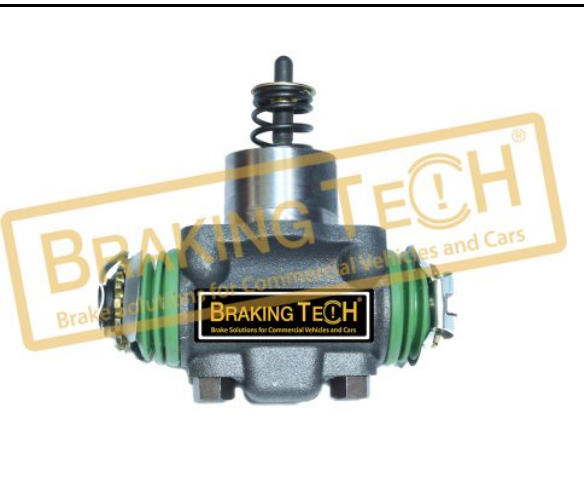

BTM0101129

Description :
 Caliper Complete Meritor Front R/H(D3)
Application :
 D3, Mercedes 403 Bus, LRG533, Reman. by BT
OEM No :
 A0014204001

BTM0101130

Description :
 Caliper Complete Meritor Front L/H(D3)
Application :
 D3, Mercedes 403 Bus, LRG532, Reman. by BT
OEM No :
 A0014203901

BTM20266

Description :
 Duco Up Cover Bolt Set

Application : :
 VOLVO FL, FL6 H

OEM No :
 SerinFren

| No | BT No | Information |
|----|-----------|--------------------|
| 1 | BTC84 x 8 | Screw M14x1.5x55mm |

BTM20980

Description :
 Brake Expander Box Assy RVI

Application : :
 Wedge (Ø310, Ø325, Ø360), Meritor Genuine Expander 360
 Simplex, MIDLINER, MIDLUM, S130/150TI/170

OEM No :
 5010 815 484, 5010815484, B337279, B357647, 5000815484, 5000 815 484

BTM20982

Description :
 Brake Expander MAN

Application : :
 Lucas Meritor (OE), MAN L2000

OEM No :
 81500006242, 81.5000.6242, 68191649, 81500006230, 81.500.006.230, 5000823231

BTS50028

Description :

Caliper Complete ModulT R/H(Reman)