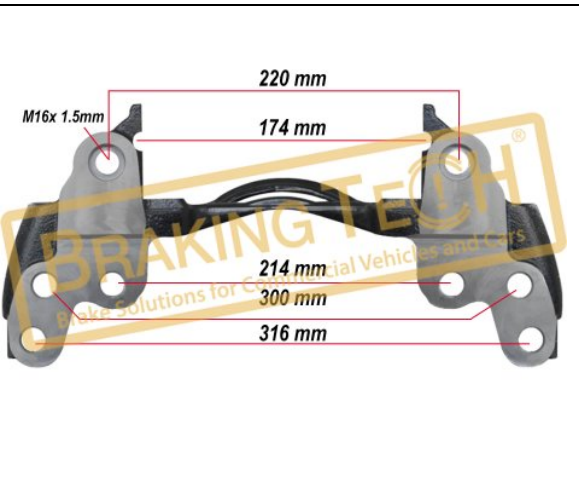

90636, 92502

BTC0101109

Description :

Caliper Carrier Knorr(SK7)

Application :

BPW Trailer Axle, Rim 22.5"

OEM No :

K012619, Z006715, BPW 01.303.88.56.0, 2379697