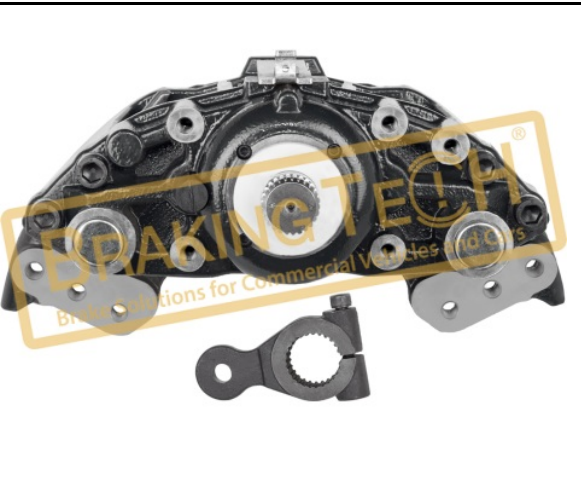

Application : :
Reman.by BT.SN7,SB7,12 degree,SB7432(Old Model)EURO3,315,0550 TRAVEGO

OEM No :
K002798, K000815, K005713, K000830, I137070, SB7766, A6294201301, A00224207183

BTK10176

Description :
Carrier Fixing Bolt(60mm)

Application : :
Knorr Calipers

OEM No :
SerinFren

| No | BT No | Information |
|----|-----------|--------------------------|
| 1 | BTC92 x 1 | Screw M16x60x18,90x1,5mm |

BTK10196

Description :
Cover Bolts

Application : :
Knorr Calipers

OEM No :
TT Ref: CKSK.18.5

| No | BT No | Information |
|----|-----------|--------------------|
| 1 | BTC88 x 6 | Bolt M10x1.5x60 mm |
| 2 | BTC87 x 3 | Bolt M14x2x55 mm |
| 3 | BTC86 x 2 | Bolt M8x1.25x45 mm |

BTM0101127

Description :
 Caliper Complete Meritor Rear R/H(D3)
Application :
 D3, Mercedes Bus, LRG623, Reman. by BT
OEM No :
 A0014204101

BTM0101128

Description :
 Caliper Complete Meritor Rear L/H(D3)
Application :
 D3, Mercedes Bus, LRG622, Reman. by BT
OEM No :
 A0014204101