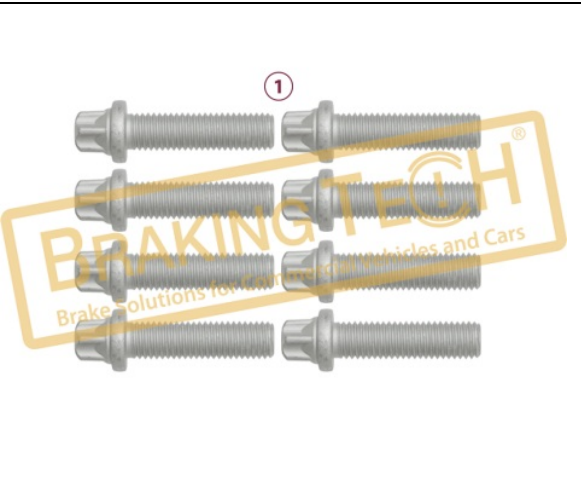

Application :
 SB Series

OEM No :
 SerinFren

BTC0101926

Description :
 Caliper Cover Bolt Kit

| No | BT No | Information |
|----|-----------|----------------------|
| 1 | BTC99 x 8 | Bolt M14 x 2 x 52 mm |