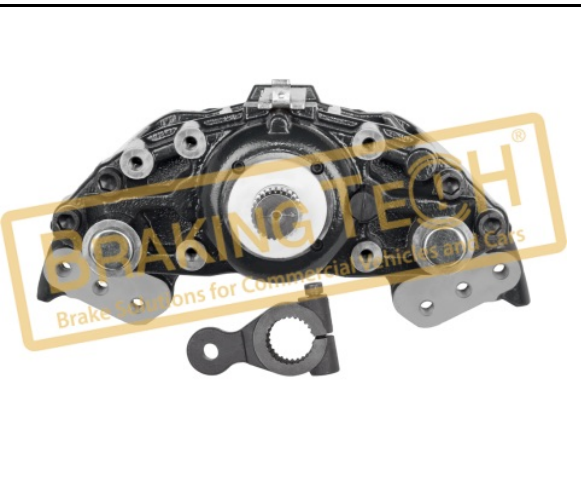

Application : :
Reman.by BT.SN7,SB7,12 degree,SB7422(Old Model)EURO3,315,0550 TRAVEGO

OEM No :
K002797, K000816, K005714, K000831, I137071, SB7776, A6294201401, A0024207283

BTK0101993

Description :
Caliper Knorr Axial 22,5" (L/H)

Application : :
Knorr Calipers

OEM No :
TT Ref: CKSK.18.5

| No | BT No | Information |
|----|-----------|--------------------|
| 1 | BTC88 x 6 | Bolt M10x1.5x60 mm |
| 2 | BTC87 x 3 | Bolt M14x2x55 mm |
| 3 | BTC86 x 2 | Bolt M8x1.25x45 mm |

BTM0101127

Description :
 Caliper Complete Meritor Rear R/H(D3)
Application :
 D3, Mercedes Bus, LRG623, Reman. by BT
OEM No :
 A0014204101

BTM0101128

Description :
 Caliper Complete Meritor Rear L/H(D3)
Application :
 D3, Mercedes Bus, LRG622, Reman. by BT
OEM No :
 A0014204101

BTM0101129

Description :
 Caliper Complete Meritor Front R/H(D3)
Application :
 D3, Mercedes 403 Bus, LRG533, Reman. by BT
OEM No :
 A0014204001

BTM0101130

Description :
 Caliper Complete Meritor Front L/H(D3)
Application :
 D3, Mercedes 403 Bus, LRG532, Reman. by BT
OEM No :
 A0014203901