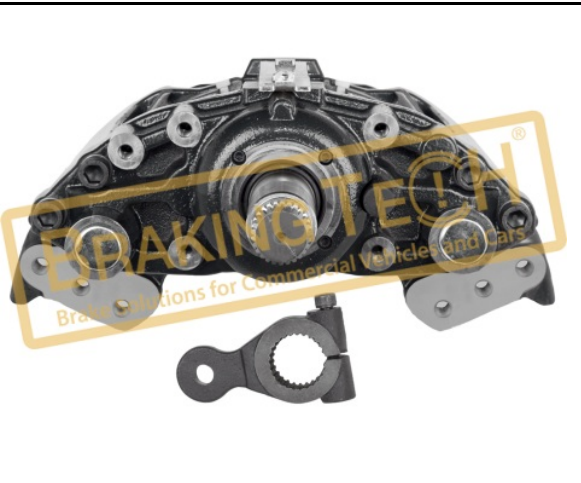

Application : :
Reman.by BT.SN7,SB7,12 degree,SB7432(Old Model)EURO3,315,0550 TRAVEGO

OEM No :
K002798, K000815, K005713, K000830, I137070, SB7766, A6294201301, A00224207183

BTK10176

Description :
Carrier Fixing Bolt(60mm)

Application : :
Knorr Calipers

OEM No :
SerinFren

| No | BT No | Information |
|----|-----------|--------------------------|
| 1 | BTC92 x 1 | Screw M16x60x18,90x1,5mm |

BTK10196

Description :
Cover Bolts

Application : :
Knorr Calipers

OEM No :
TT Ref: CKSK.18.5

| No | BT No | Information |
|----|-----------|--------------------|
| 1 | BTC88 x 6 | Bolt M10x1.5x60 mm |
| 2 | BTC87 x 3 | Bolt M14x2x55 mm |
| 3 | BTC86 x 2 | Bolt M8x1.25x45 mm |

BTM0101127

Description :
 Caliper Complete Meritor Rear R/H(D3)
Application :
 D3, Mercedes Bus, LRG623, Reman. by BT
OEM No :
 A0014204101

BTM0101128

Description :
 Caliper Complete Meritor Rear L/H(D3)
Application :
 D3, Mercedes Bus, LRG622, Reman. by BT
OEM No :
 A0014204101