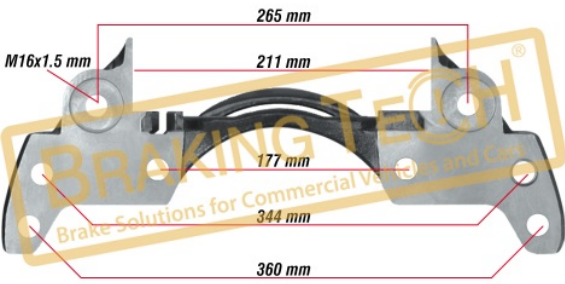

BTC0101118

Description :
Caliper Carrier Wabco L/H(Pan19)
Application :
Pan19,5