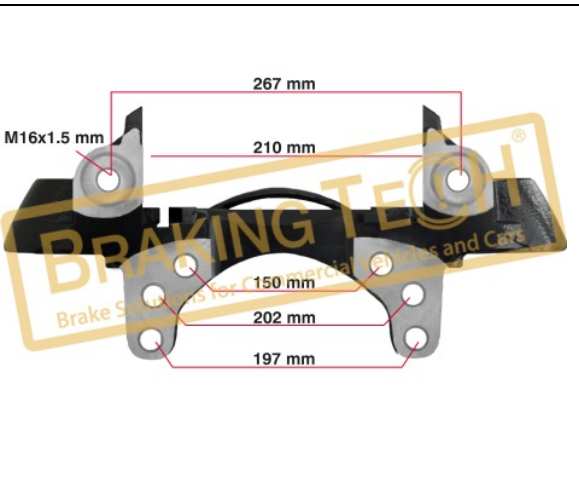

BTC0101113

Description :

Caliper Carrier Maxx22T L/H

Application :

SCHMITZ Axles SCB430W1, D3-6K25

OEM No :

6402227406