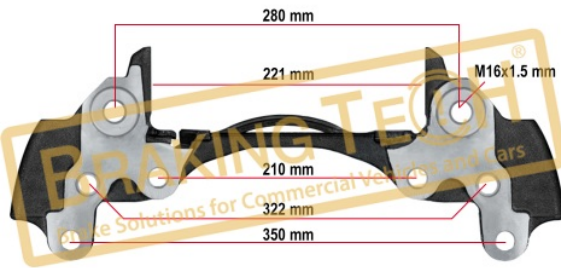

BTC0101122

Description :
 Caliper Carrier Maxx22 Arocs(Rear/Right)

Application :
 MAXX22,MAXX22L,MB Type

OEM No :
 640 915 745 4, 000 423 2206, A0004232206

BTC0101123

Description :
 Caliper Carrier Maxx22 Arocs(Rear/Left)