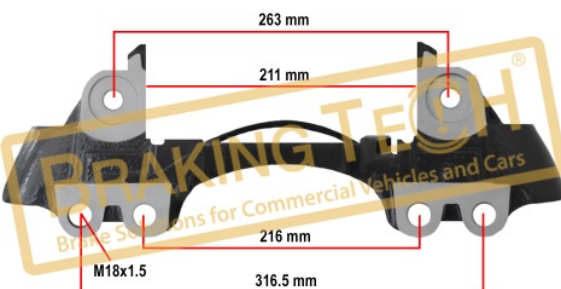

BTC0101137

Description :
Caliper Carrier Wabco Pan22(R/H)

Application :
22.5"SAF Trailer Axle 4 Hole

OEM No :
3 080 0072 21, 3 080 0074 20, 640 195 069 0, 640 195 075 0