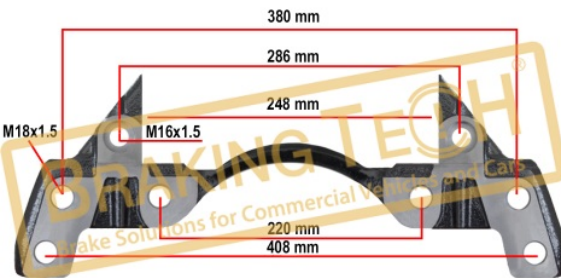

BTC0101102

Description :

Caliper Carrier Knorr(SB6-SN6)

Application :

BPW Axle, OTOKAR BUS

OEM No :

K001105, K002979, 0203131300, Z000702, K003673

BTC0101103