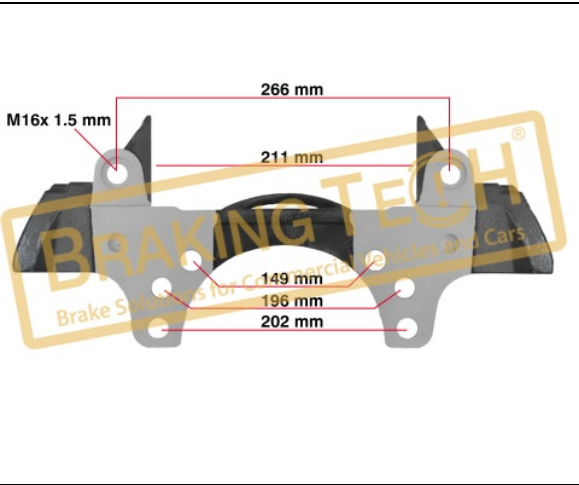

Application :

SCHMITZ Axles SCB430W1, D3-6K25

OEM No :

6402227406

BTC0101114

Description :
 Caliper Carrier Maxx22T R/H

Application :
 SCHMITZ Trailers Axles SCB430W1,D1-6J20

OEM No :
 6402227406