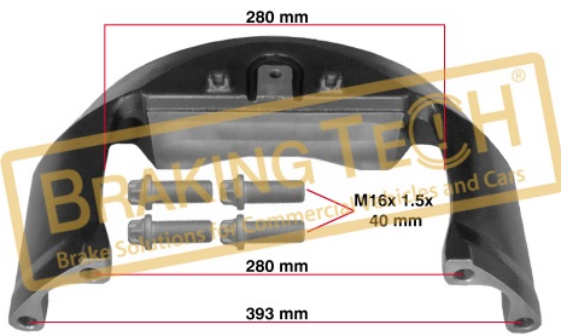

BTC0101134

Description :
Caliper Carrier Bridge Kit(Elsa2)

Application :
R.V.I.440, VOLVO 460

OEM No :
BrakingTech