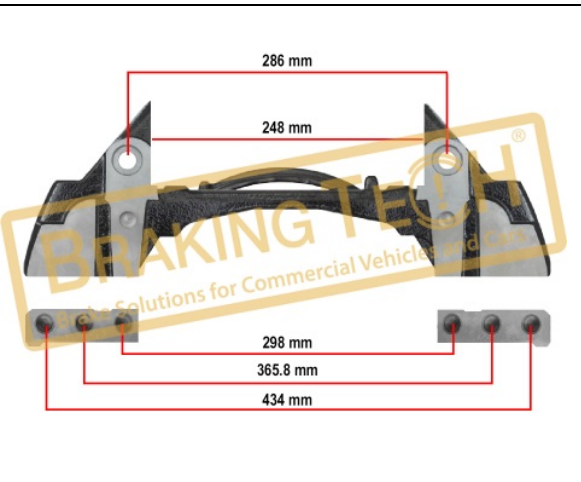

BTC0101990

Description :
Caliper Carrier Knorr(SN7)

Application :
SN7, BPW Axle 22,5

OEM No :
K004680, 2379696, 01.303.88.57.0