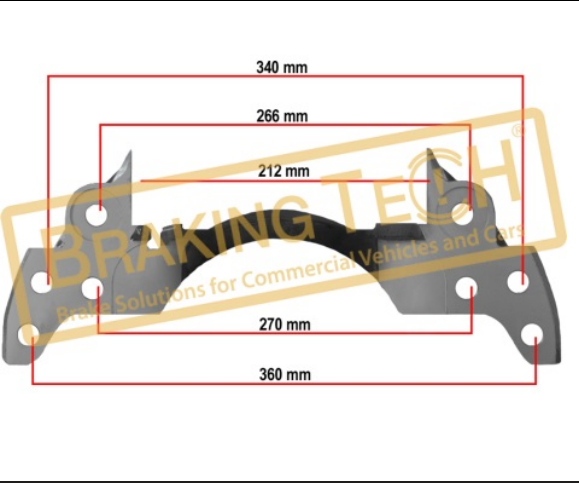

BTC0101115

Description :
 Caliper Carrier Knorr(SN7)

Application :
 SCHMITZ Trailer,Rim 22,5,SAF

OEM No :
 K007475, Z000968

BTC0101116

Description :
 Caliper Carrier Wabco R/H(Pan19)

Application :
 PAN19 Type