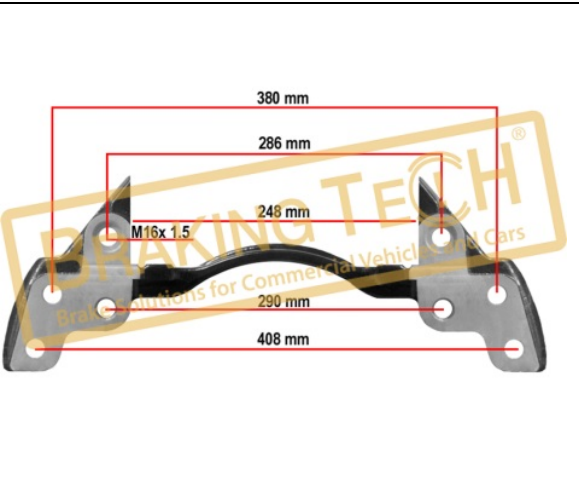

Description :

Caliper Carrier Saddle(DX195)

Application :

ROR L, M, T M Trailer Axle

OEM No :

MCK1185, 68323215

BTC0101112

Description :