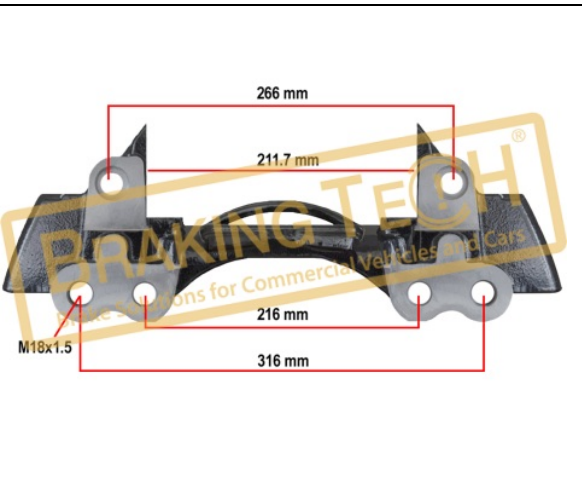

BTC0101100

Description :
Caliper Carrier Knorr (SK7)

Application :
Rim 22.5", SAF Axle

OEM No :
Z019050, K015308, 3 080 0059 00, 3 080 0060 00