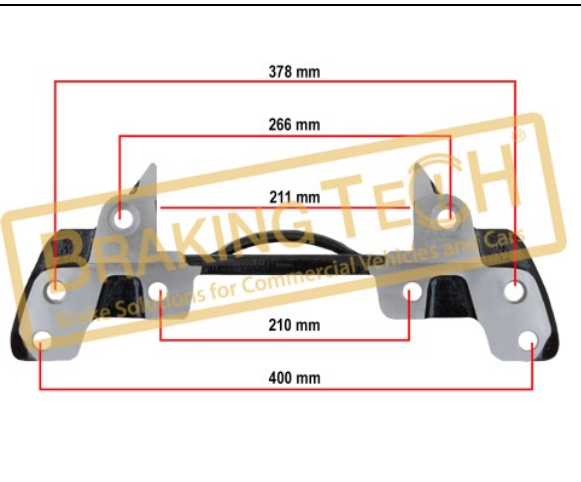

BTC010193

Description :
Caliper Carrier Knorr (SK7)

Application :
SAF Trailer Axle, SCHMITZ, BPW Axle

OEM No :
K004099, 3 080 0054 01, 3 080 0055 01, 212600, Z012024, 3080008421, K013874