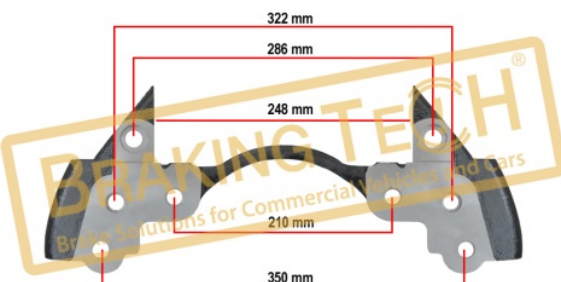

BTC010185

Description :
Caliper Carrier Knorr (SB7-SN7)

Application :
Rim 22.5" Casting Z006582, MB ACTROS

OEM No :
K000027, Z006582, MB 000 423 0606, 2121592