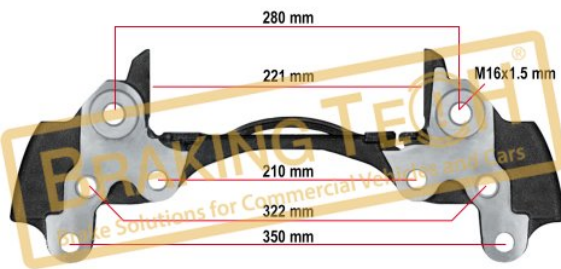

BTC0101122

Description :
Caliper Carrier Maxx22 Arocs(Rear/Right)

Application :
MAXX22,MAXX22L,MB Type

OEM No :
640 915 745 4, 000 423 2206, A0004232206